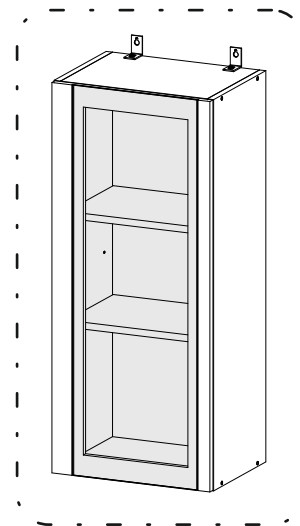

<https://interior-center.ru/>

ШBC 400H

SHVS 400H

400	920	300