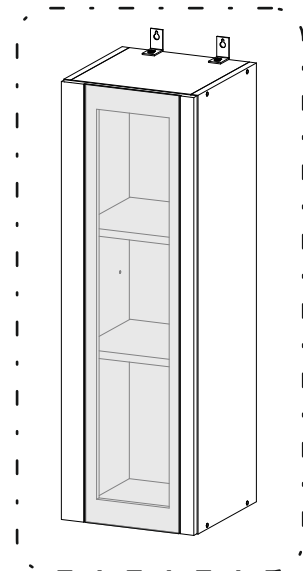

<https://interior-center.ru/>

ШВС 300H

SHVS 300H

300	920	300