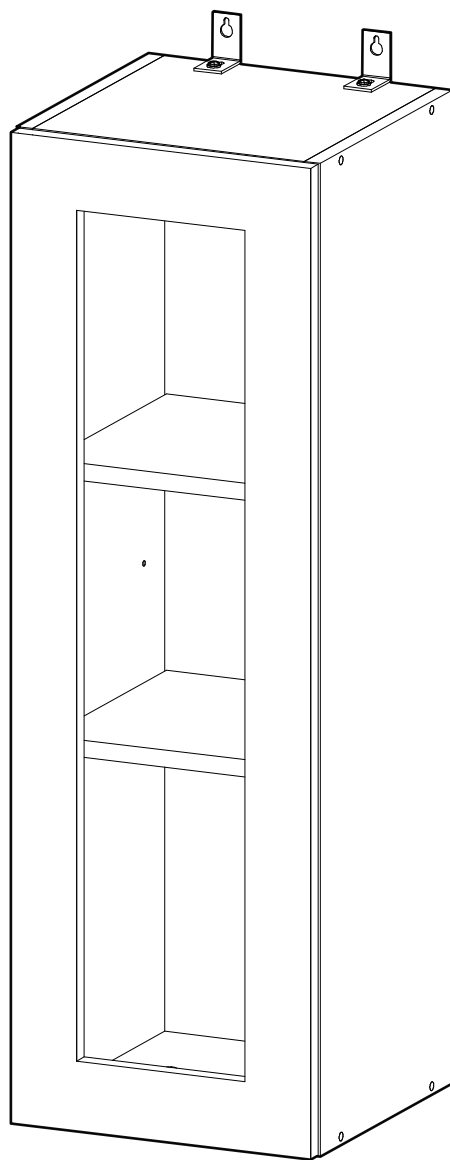

<https://interior-center.ru/>

ШВС 300H

SHVS 300H

300	920	300